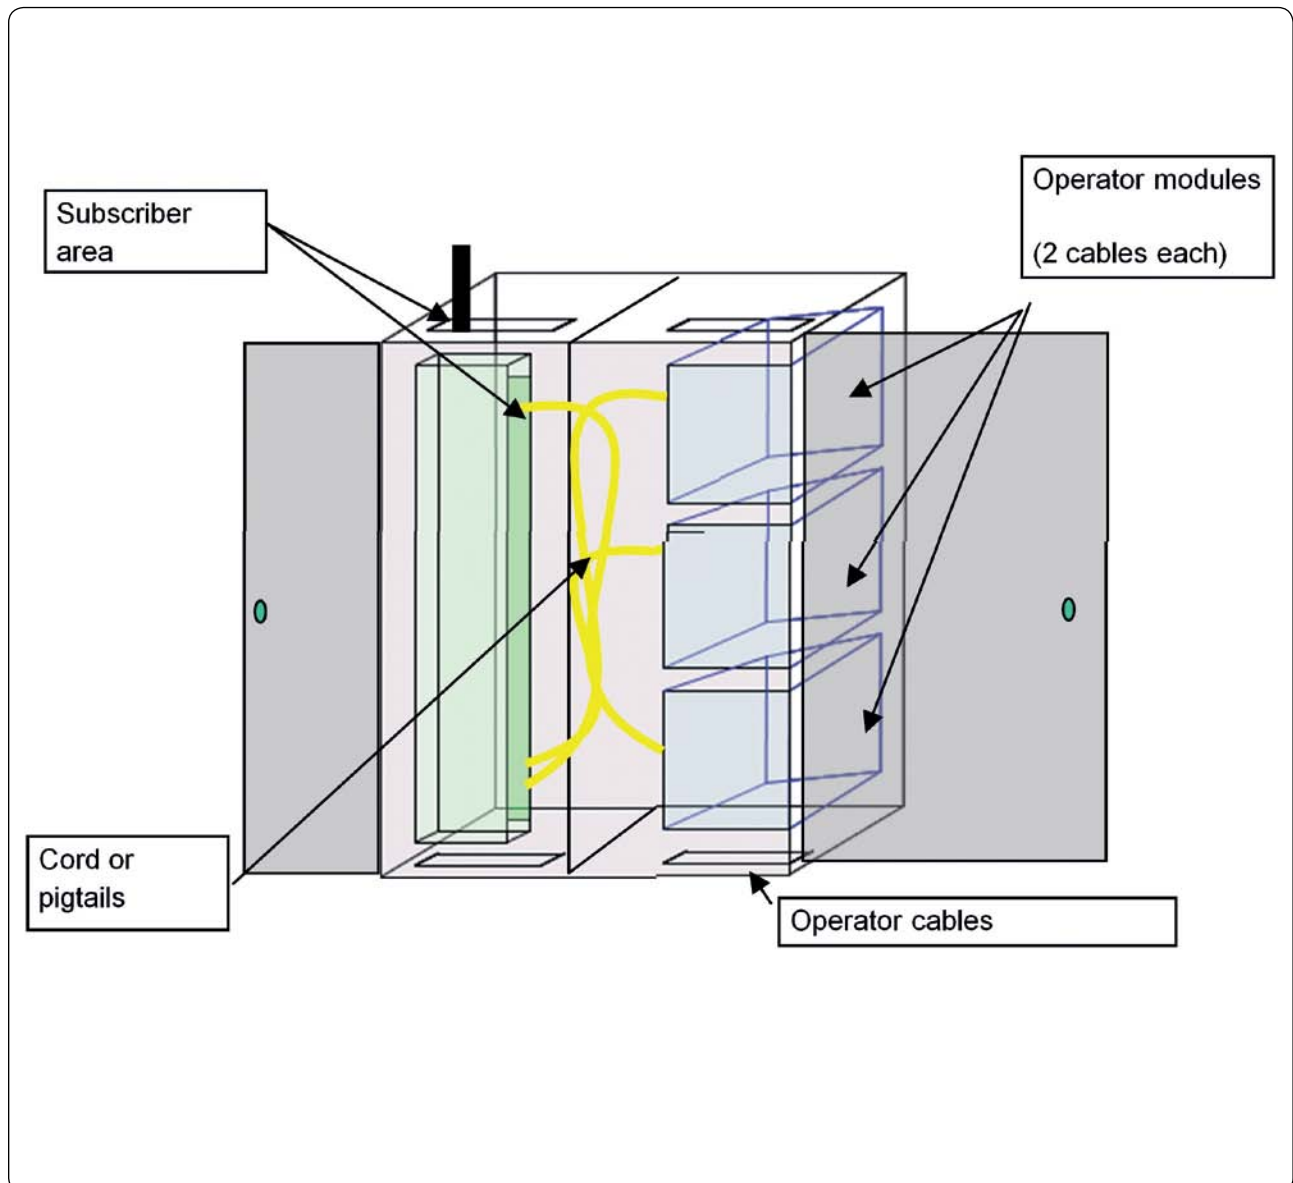

Benefits

Wide range:

- indoor/outdoor
- wall box/cabinet/frame
- size by number of subscribers.

Modular concept:

- 1st operator invests in the box and its module
- other operators invest in their own modules, giving access to the subscribers.

Demarcation point between:

- the responsibilities of the operator
- and the owners of the building.

So this solution includes 2 different locked areas:

- the privative area installed at once and rarely re-accessed (maintenance only)
- the operator area for the subscriber connections or disconnections.

Can be provided pre-cabled

(preconnectorised vertical cable, splitter) for fast installation.

Scheme of the sharing