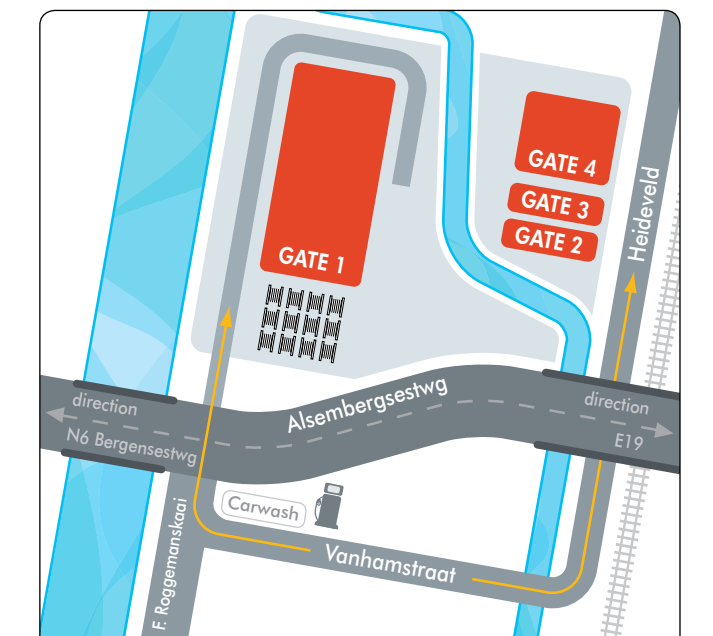

## GENERAL SAFETY INSTRUCTIONS

for drivers and visitors

GATE 1	GATE 2	GATE 3	GATE 4
<b>Nexans Benelux</b>	Central Services	Nexans Harnesses	Eurocable
N 50° 75' 38" E 4° 25' 63"	N 50° 75' 30" E 4° 25' 97"		

## CIRCULATION PLAN GATE 1

- ① Entrance
- ② Weighbridge
- ③ Cables waiting area
- ④ Cables reception area
- ⑤ Docks cables
- ⑥ Reception raw materials
- ⑦ Reception packages - Visitor's entrance
- ⑧ Parking Visitors
- ⑨ IT Server Room

## MAIN RULES ON SITE

- Respect the speed limit.
- Respect pedestrian lines.
- Watch out for fork lift trucks !

## PARKING INSTRUCTIONS

- Park in designated areas only.  
Passengers must remain in the truck.
  - Parking area for cars (visitors & packages)
  - Parking area for trucks (cables)
- Turn off engine when docking.
- Set the parking brake.
- Use wheel blocks when vehicle is stopped.
- Do not block access to fire extinguishers.